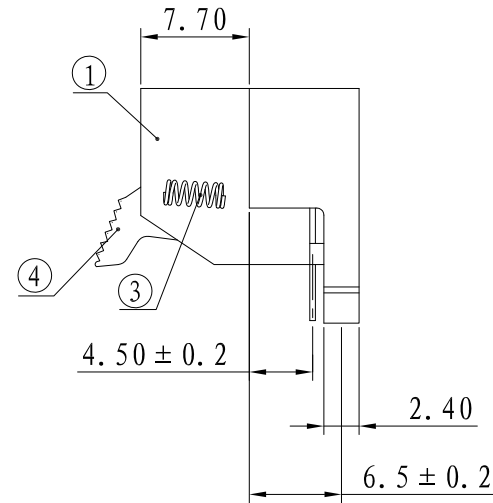

ALLOWANCE	
UNDER 3	± 0.1
3 TO 6	± 0.15
6 TO 15	± 0.2
15 TO 50	± 0.25
50 OVER	± 0.3

PCB LAYOUT

COLOR TABLE

CODE	A	B
COLOR	BLACK	RED

仅供参考

4	KNOB	ABS	2	SEE COLOR TABLE	MODEL NO: WP2-1	ALLOWANCE:	DRAWN BY:
3	SPRING	STEEL	2	BLACK	TYPE: WP PUSH TERMINAL	UNIT: mm	CHECKED BY:
2	TERMINAL-A	BRASS t=0.4	2	CuSn PLATED	MATERIAL NO:	SCALE:	APPROVED BY:
1	HOUSE	PBT	1	BLACK	PROJECTION	 ZWEE INDUSTRY(HK)CO.,LIMITED	
NO:	PART NAME	MATERIAL	QTY	FINISHING			