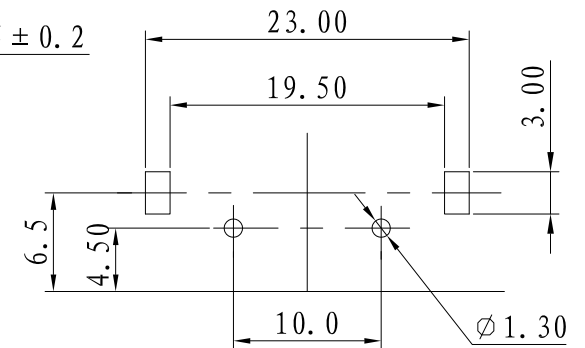

ALLOWANCE	
UNDER 3	± 0.1
3 TO 6	± 0.15
6 TO 15	± 0.2
15 TO 50	± 0.25
50 OVER	± 0.3

PCB LAYOUT

COLOR TABLE

CODE	A	B
COLOR	BLACK	RED

仅供参考

4	KNOB	ABS	2	SEE COLOR TABLE	MODEL NO: WP2-1	ALLOWANCE:	DRAWN BY:
3	SPRING	STEEL	2	BLACK	TYPE: WP PUSH TERMINAL	UNIT: mm	CHECKED BY:
2	TERMINAL-A	BRASS t=0.4	2	CuSn PLATED	MATERIAL NO:	SCALE:	APPROVED BY:
1	HOUSE	PBT	1	BLACK	PROJECTION	 ZWEE INDUSTRY(HK)CO.,LIMITED	
NO:	PART NAME	MATERIAL	QTY	FINISHING			