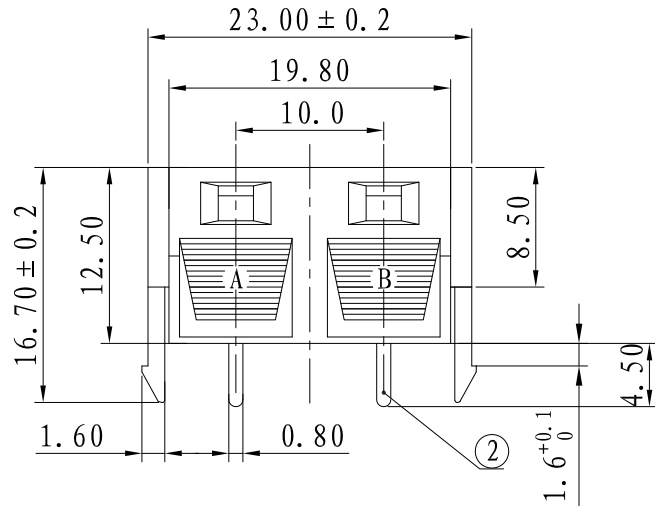

ALLOWANCE	
UNDER 3	± 0.1
3 TO 6	± 0.15
6 TO 15	± 0.2
15 TO 50	± 0.25
50 OVER	± 0.3

PCB LAYOUT

COLOR TABLE

CODE	A	B
COLOR	BLACK	RED

仅供参考

4	KNOB	ABS	2	SEE COLOR TABLE	MODEL NO: WP2-1	ALLOWANCE:	DRAWN BY:
3	SPRING	STEEL	2	BLACK	TYPE: WP PUSH TERMINAL	UNIT: mm	CHECKED BY:
2	TERMINAL-A	BRASS t=0.4	2	CuSn PLATED	MATERIAL NO:	SCALE:	APPROVED BY:
1	HOUSE	PBT	1	BLACK	PROJECTION	 ZWEE INDUSTRY(HK)CO.,LIMITED	
NO:	PART NAME	MATERIAL	QTY	FINISHING			